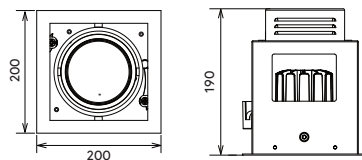

CODE	WATTS (W)	INPUT VOLTAGE	POWER FACTOR	COLOR TEMPERATURE	LUMENS (lm) @3000K	DIMENSIONS (mm)	CUTOUT (mm)
GRACEXL-R-10W	10	220 -240 VAC	>0.9	3000K	990	Ø130 X 70	Ø120
GRACEXL-S-10W	10	220 -240 VAC	>0.9	3000K	990	200 X 200 X 190	185 X 185

Dimensions

Round

Square

Photometrics