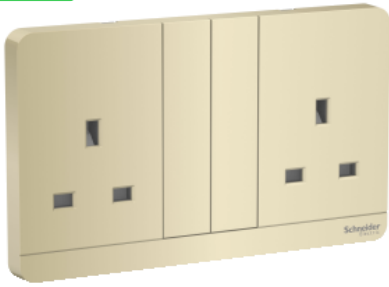

Product datasheet

Specifications

AvatarOn, 2 switched socket, 3P, 13 A, 250 V, Wine Gold

E83T25_WG_G12

Main

Product or component type	Switched socket
Device application	Power supply
Device presentation	Complete product
Outlet poles configuration	3P with shutter
Colour tint	Wine gold
Type of packing	Flow-pack

Complementary

Rated current	13 A socket-outlet
[Ue] rated operational voltage	250 V AC 50/60 Hz
Socket number	2
Outlet standard description	With earthing contact
Outlet standard	British BS 1363A
Number of gangs	2 gangs
Service life in cycles	20000 cycles
Electrical durability	5000 cycles
Connections - terminals	Screw terminal
Material	Polycarbonate: grid plate Polycarbonate: surround
Surface finish	Glossy
Surface treatment	Painted mechanism cover
Device mounting	Surface
Fixing mode	Screw
Height	86 mm
Width	146 mm
Depth	31.7 mm