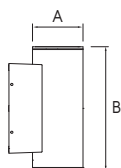

APPLICATIONS

- Corridors
- Building facade
- Wall elements/columns UP/DN lighting
- Terraces
- Pool sides

SPECIFICATIONS

CODE	WATTS (W)	CCT (K)	LUMENS (lm)* 3000K	DIMENSIONS (mm) A X B
AZZURO-24W	2 X 12	3000K / 4000K / 6000K	1459	Ø90 X 220

*Lumen output with ±10% tolerance.

DIMENSIONS

PHOTOMETRICS