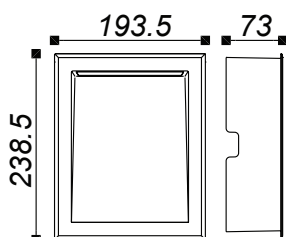

CODE	WATTS (W)	INPUT VOLTAGE	BEAM ANGLE	COLOR TEMPERATURE	LUMENS (lm) 3000K	DIMENSIONS (mm)
P2161	6	200-240 VAC	135°	3000K	472	193.5 X 238.5 X 73

Dimensions

Photometrics