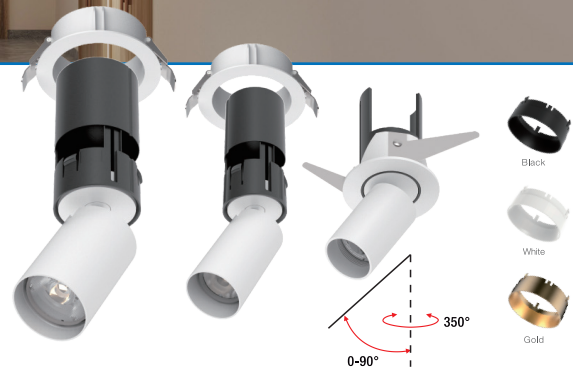

KINETIC ADJUSTABLE

220-240V
 RECESSED MOUNTED
 CRI > 80
 NON DIMMABLE +

Features

- Miniature size with cutout of 46mm.
- Aluminium, powder coating
- SMD LED module with binning <3-step MacAdam.
- CRI > 80, CRI > 90
- Direct illumination
- Beam angle 13°, 15°, 18°, 24°, 25°, 30°, 36°, 55°
- 350° rotatable and 90° tiltable.
- High quality optical lens with spot, narrow and medium beam angles.
- Interchangeable decoration ring with choice of black, white and gold colors.

Applications

Extensive collection features minimalism, functionality and versatility. Flexible for lighting schemes in retail or residential spaces. Recessed or surface mounted light applications to meet multiple lighting requirements.

CODE	WATTS (W)	INPUT VOLTAGE	BEAM ANGLE	POWER FACTOR	COLOR TEMPERATURE	LUMENS (lm) 3000K / 4000K	DIMENSIONS (mm)	CUTOUT (mm)
K1X30-4W	4		15° / 30° / 55°			320 / 350	Ø30 X 72	Ø46
K1X55-9W	9	220 -240 VAC	18° / 24° / 36°	>0.9	2700K / 3000K / 4000K	720 / 800	Ø55 X 150	Ø80
K1X70-13W	13		13° / 25° / 30°			1200 / 1300	Ø72 X 165	Ø100