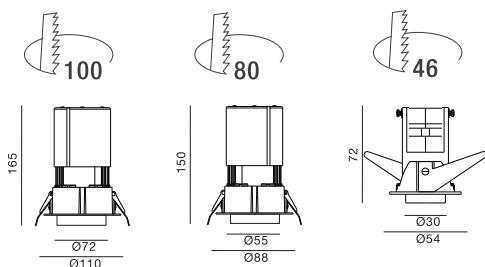

KINETIC ADJUSTABLE

220-240V
 RECESSED MOUNTED
 CRI > 80
 NON DIMMABLE +

Features

- Miniature size with cutout of 46mm.
- Aluminium, powder coating
- SMD LED module with binning <3-step MacAdam.
- CRI > 80, CRI > 90
- Direct illumination
- Beam angle 13°, 15°, 18°, 24°, 25°, 30°, 36°, 55°
- 350° rotatable and 90° tiltable.
- High quality optical lens with spot, narrow and medium beam angles.
- Interchangeable decoration ring with choice of black, white and gold colors.

CODE	WATTS (W)	INPUT VOLTAGE	BEAM ANGLE	POWER FACTOR	COLOR TEMPERATURE	LUMENS (lm) 3000K / 4000K	DIMENSIONS (mm)	CUTOUT (mm)
K1X30-4W	4		15° / 30° / 55°			320 / 350	Ø30 X 72	Ø46
K1X55-9W	9	220 -240 VAC	18° / 24° / 36°	>0.9	2700K / 3000K / 4000K	720 / 800	Ø55 X 150	Ø80
K1X70-13W	13		13° / 25° / 30°			1200 / 1300	Ø72 X 165	Ø100

Dimensions

Photometrics