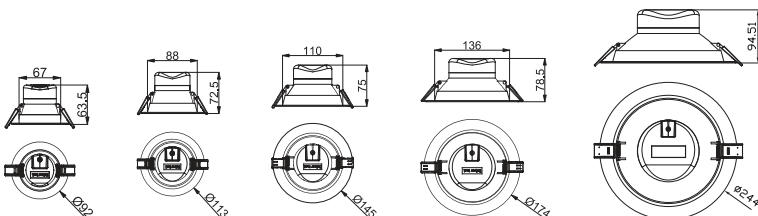

LUNA LED

Features

- Thermal conductive plastic coated aluminum housing, V-0 flame rating.
- Driver builtin, integrated design.
- Punched in diffuser with UGR<19 Glare free optics.
- 3000K, 4000K, 6000K CCT for option.
- Lifetime @L70 85000hrs.
- More than 105lm/W lumen efficiency.
- Upto 3hrs battery backup system available upon request.

Applications

- General lighting of
- Offices
- Show rooms
- Retail outlets
- Healthcare facilities
- Recreational facilities
- Residential units

CODE	WATTS (W)	INPUT VOLTAGE	POWER FACTOR	COLOR TEMPERATURE	LUMENS (lm)	DIMENSIONS (mm)	CUTOUT (mm)
					3000K / 4000K / 6000K		
LUNA-7W	7	200 -240 VAC	>0.9	3000K / 4000K / 6000K	640 / 720 / 740	Ø92 X 63.5	Ø68 - 80
LUNA-10W	10				910 / 1020 / 1050	Ø113 X 72.5	Ø90 - 102
LUNA-14W	14				1270 / 1370 / 1470	Ø145 X 75	Ø120 - 130
LUNA-17W	17				1550 / 1670 / 1790	Ø174 X 78.5	Ø145 - 155
LUNA-20W	20				1960 / 2060 / 2100	Ø244 X 94.5	Ø195 - 210
LUNA-25W	25				2350 / 2550 / 2630	Ø244 X 94.5	Ø195 - 210

Dimensions

Photometrics