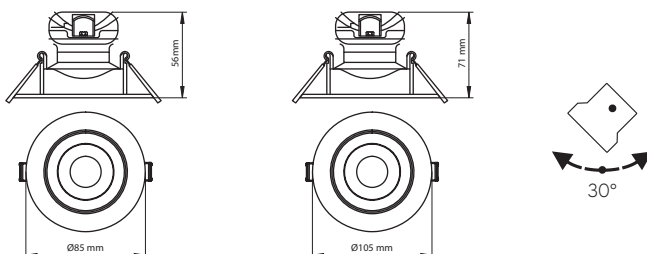

PHANTOM LED

36°
 220-240V
 RECESSED MOUNTED
 CRI > 80
 NON DIMMABLE +
 DIMMABLE UPON REQUEST +

Features

- 36° beam angle, with 30° adjustable tilt angle.
- Thermal conductive plastic coated aluminum housing, V-0 flame rating.
- 220-240VAC integral driver.
- Non dimmable/Triac dimmable available upon request.
- 3000K, 4000K, 6000K for option.
- Lifetime L70: >50000hrs.
- SDCM<5, good color consistency.

CODE	WATTS (W)	INPUT VOLTAGE	POWER FACTOR	COLOR TEMPERATURE	LUMENS (lm) 3000K / 4000K / 6000K	DIMENSIONS (mm)	CUTOUT (mm)
PHANTOM7W	7	220 -240 VAC	>0.9	3000K / 4000K /	590 / 650 / 700	Ø85 x 56	Ø68-75
PHANTOM10W	10			6000K	950 / 1000 / 1100	Ø105 x 71	Ø83-95

Dimensions

Photometrics