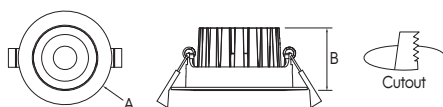

APPLICATIONS

- Small compact fully enclosed adjustable downlight for
- Kitchen
 - Washrooms
 - Patio
 - Staircase
 - Pool sides
 - Health care facilities
 - Lobbies
 - Foyers

SPECIFICATION

CODE	WATTS (W)	CCT (K)	LUMENS (lm) 3000K/4000K/5000K	DIMENSIONS (mm) A X B	CUTOUT (mm)
FOCUS-5W	5		520 / 550 / 580	Ø80 X 30	Ø68-75
FOCUS-8W	8	2700K / 3000K /	830 / 880 / 910	Ø80 X 30	Ø68-75
FOCUS-10W	10	4000K / 5000K	1020 / 1100 / 1190	Ø110 X 49.5	Ø90-95
FOCUS-13W	13		1340 / 1430 / 1510	Ø110 X 49.5	Ø90-95

DIMENSIONS

PHOTOMETRICS