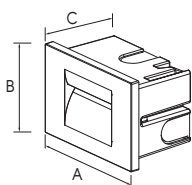

**SPECIFICATIONS**

CODE	WATTS (W)	CCT (K)	LUMENS (lm)* 3000K	DIMENSIONS (mm) A X B X C
MINIMA-3.6W	3.6	3000K	75	107 X 75 X 65

\*Lumen output with ±10% tolerance.

**DIMENSIONS**

**PHOTOMETRICS**