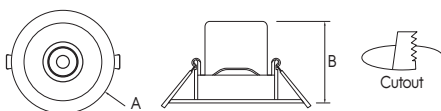

FEATURES

- Glare free recessed mounted LED downlight range
- High transmittance PC optic lens with even light output.
- High lumen COB LED chip with more than 80lm/W efficiency.
- Integrated die cast aluminum heat sink for excellent heat dissipation
- Deep reflector with Anti-glare, UGR≤ 19 optics.
- Smooth black pc reflector for perfect glare free light.
- 24° beam angle with 30° adjustable tilt angle.
- SDCM≤ 5 good color consistency.
- Built in flicker free power supply with short circuit protection.
- Environment friendly, without Mercury or any other hazardous substances.
- Stainless steel mounting clips.

APPLICATIONS

- General lighting for
- Offices
 - Residential units
 - Dining
 - Cafeteria
 - Restaurants
 - Recreation facilities

SPECIFICATION

CODE	WATTS (W)	CCT (K)	LUMENS (lm)*	DIMENSIONS (mm)	CUTOUT (mm)
			3000K / 4000K / 6000K	A X B	
RIO-5W	5	3000K /	400 / 430 / 480	Ø66 X 63	Ø55
RIO-10W	10	4000K /	800 / 850 / 920	Ø85 X 86	Ø75
RIO-18W	18	6000K	1440 / 1490 / 1550	Ø110 X 108	Ø95

*Lumen output with ±10% tolerance.

DIMENSIONS

PHOTOMETRICS