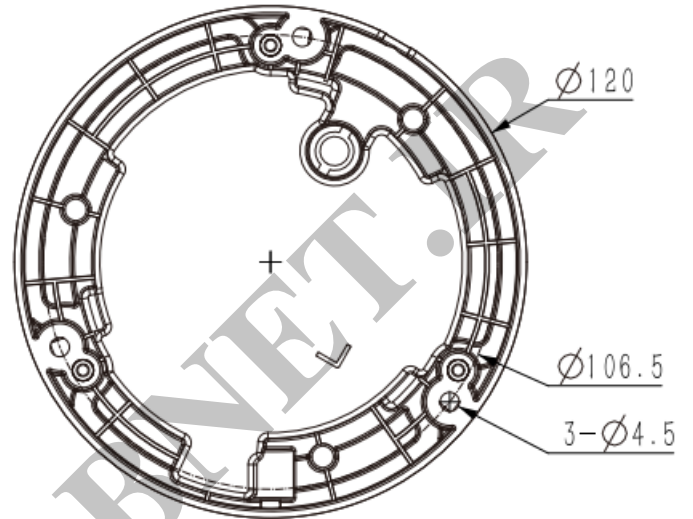

Tiandy

TC-C32KN Spec:I3/E/Y/C/SD/2.8mm/V4.3

2MP Fixed IR Dome Camera

SuperLite Series

KEY FEATURES

- Plastic Housing
- Up to 1920x1080@30fps
- S+265/H.265/H.264
- Min. illumination Color: 0.02Lux@F2.0
- Smart IR, IR Range: 30m
- DWDR
- Support tripwire and perimeter
- Built-in Mic, TF Card Slot
- Operating Conditions -30°~60°, 0~95% RH
- POE,DC12V
- IP66

Tiandy

Image	
Max. Resolution	1920x1080@30fps
Main Stream	PAL: 25fps(1920x1080,1280x720,640x480,704x576) NTSC: 30fps(1920x1080,1280x720,640x480,704x480)
Sub Stream	PAL:25fps(704x576,704x288,640x360,352x288) NTSC:30fps(704x480,704x240,640x360,352x240)
Third Stream	N/A
BLC	Yes
HLC	Yes
AGC	Yes
3D DNR	Yes
White Balance	Auto/Semi-auto/Manual/Sunny/Natural light/Warm light/Sodium lamp/Incandescent lamp/Locked white balance
ROI	8 regions
Corridor mode	N/A
EIS	N/A
OSD	1region;16*16/32*32/48*48
Picture Overlay	N/A
Privacy Mask	4 regions
Defog	Yes
Feature	
Alarm Trigger	Motion Detection;Mask Alarm;Disk Full;Disk R/W Error;IP Address Conflict
Linkage Method	trigger recording;trigger capture;notify surveillance center
Video Analytics	Tripwire;Perimeter

Tiandy

DIMENSIONS (Unit: mm)

ACCESSORIES

A25

A29

A35

A36

Tiandy Technologies Co.,Ltd.