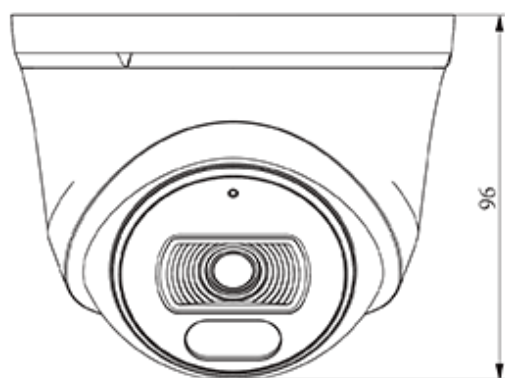

### KEY FEATURES

- Metal+plastic housing
- Up to Max. Resolution
- S+265/H.265/H.264B/H.264M/H.264H
- Color:0.02Lux@(F2.0,AGC ON),B/W:0Lux with IR
- IR Range 30m
- Built-in Mic
- Support Smart surveillance
- Operating Conditions -30°C~60°C(No turning on the light), Humidity 95% or less (no condensation)
- POE 802.3af,MAX 6W

## SPECIFICATIONS

Camera	
Image Sensor	1/2.9"CMOS
Min. Illumination	Color:0.02Lux@(F2.0,AGC ON),B/W:0Lux with IR
Shutter Time	1s~1/100000s
Day&Night	IR-cut filter with auto switch (ICR)
WDR	DWDR
S/N	>37dB
Angle Adjustment	0~340°(P); 0~75°(T); 0~360°(R)
Lens	
Lens Type	Fixed focal lens
Focal Length	2.8mm
Lens Mount	M12
Aperture Range	F2.0
Field of View	102.8°(H); 57.6°(V); 117.8°(D)
DORI Distance	Detect:40.0m Observe:15.9m Recognize:8.0m Identify:4.0m
Illuminator	
IR LEDs	2
IR Distance	30m
Wavelength	850nm
Compression Standard	
Video Compression	S+265/H.265/H.264B/H.264M/H.264H
Video Bit Rate	32k~4Mbps
Audio Compression	G.711A/G.711U
Audio Sampling Rate	8kHz
Image	
Main Stream	PAL:25fps(1920×1080, 1280×720, 704×576, 640×480) NTSC:30fps(1920×1080, 1280×720, 704×480, 640×480)
Sub Stream	PAL:25fps(704×576, 704×288, 352×288, 640×360) NTSC:30fps(704×480, 704×240, 352×240, 640×360)
BLC	Yes
HLC	Yes
AGC	Yes
3D DNR	Yes
White Balance	Auto/Semi-Auto/Manual/Sunshine/Nature Light/Warmlight Lamp/Daylight Lamp/Filament Lamp/Lock White Balance
OSD	Overlay of additional characters in 1 regions, 1 line, with a maximum of 48 characters or 16 Chinese characters per region; 16*16/32*32/48*48
Privacy Mask	4 black static areas
Defog	Yes

## DIMENSIONS (Unit: mm)