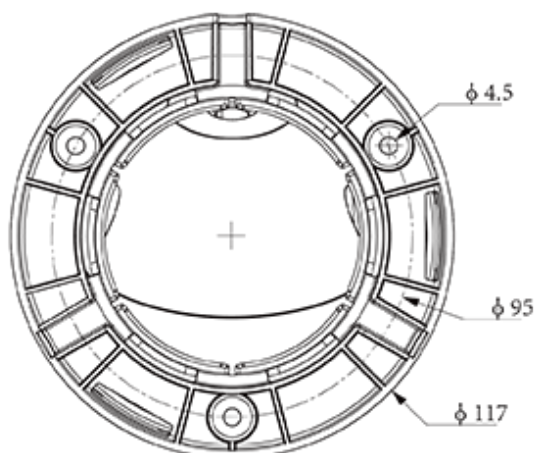

### KEY FEATURES

- Metal+plastic housing
- Up to Max. Resolution
- S+265/H.265/H.264B/H.264M/H.264H
- Color:0.02Lux@(F2.0,AGC ON),B/W:0Lux with IR
- IR Range 30m
- Built-in Mic
- Support Smart surveillance
- Operating Conditions -30°C~60°C(No turning on the light), Humidity 95% or less (no condensation)
- POE 802.3af,MAX 6W

## SPECIFICATIONS

Camera	
Image Sensor	1/2.9"CMOS
Min. Illumination	Color:0.02Lux@(F2.0,AGC ON),B/W:0Lux with IR
Shutter Time	1s~1/100000s
Day&Night	IR-cut filter with auto switch (ICR)
WDR	DWDR
S/N	>37dB
Angle Adjustment	0~340°(P); 0~75°(T); 0~360°(R)
Lens	
Lens Type	Fixed focal lens
Focal Length	2.8mm
Lens Mount	M12
Aperture Range	F2.0
Field of View	102.8°(H); 57.6°(V); 117.8°(D)
DORI Distance	Detect:40.0m Observe:15.9m Recognize:8.0m Identify:4.0m
Illuminator	
IR LEDs	2
IR Distance	30m
Wavelength	850nm
Compression Standard	
Video Compression	S+265/H.265/H.264B/H.264M/H.264H
Video Bit Rate	32k~4Mbps
Audio Compression	G.711A/G.711U
Audio Sampling Rate	8kHz
Image	
Main Stream	PAL:25fps(1920×1080, 1280×720, 704×576, 640×480) NTSC:30fps(1920×1080, 1280×720, 704×480, 640×480)
Sub Stream	PAL:25fps(704×576, 704×288, 352×288, 640×360) NTSC:30fps(704×480, 704×240, 352×240, 640×360)
BLC	Yes
HLC	Yes
AGC	Yes
3D DNR	Yes
White Balance	Auto/Semi-Auto/Manual/Sunshine/Nature Light/Warmlight Lamp/Daylight Lamp/Filament Lamp/Lock White Balance
OSD	Overlay of additional characters in 1 regions, 1 line, with a maximum of 48 characters or 16 Chinese characters per region; 16*16/32*32/48*48
Privacy Mask	4 black static areas
Defog	Yes

## DIMENSIONS (Unit: mm)