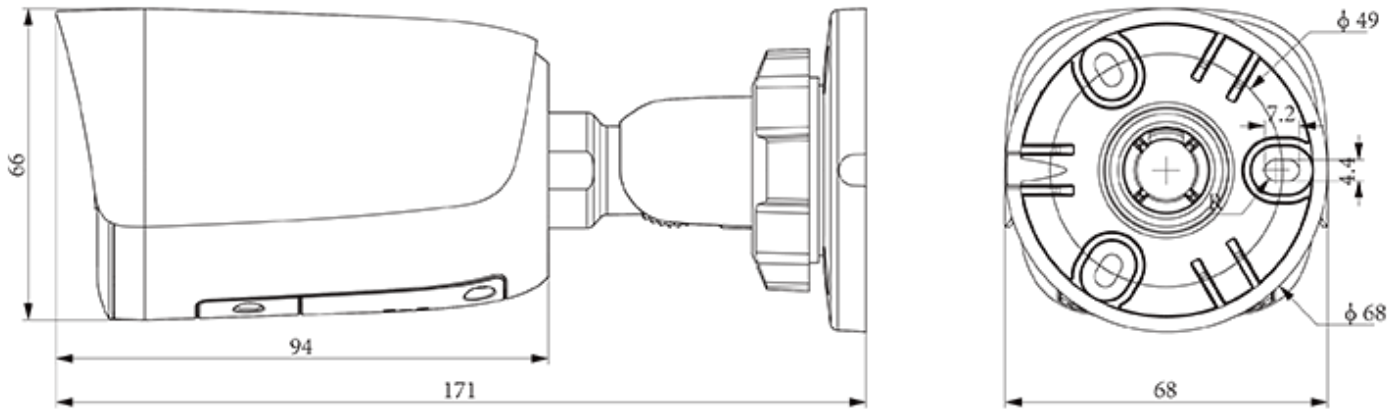

TC-C38WQ Spec:I5W/E/Y/4mm/V4.2

Bullet Camera

Pro Series

KEY FEATURES

- Metal housing
- Up to Max. Resolution
- S+265/H.265/H.264B/H.264M/H.264H/Motion JPEG
- Color:0.002Lux@(F1.6,AGC ON),B/W:0Lux with IR
- IR Range 50m
- Built-in Mic, Built-in Speaker
- Support microSD/microSDHC/microSDXC card, up to 512 GB
- Support Smart surveillance
- Support Human/Vehicle Classification
- Operating Conditions -40°C~65°C(No turning on the light), Humidity 95% or less (no condensation)
- DC12V±25%,MAX 7W, POE 802.3af,MAX 8.5W
- IP67

SPECIFICATIONS

Camera	
Image Sensor	1/2.8"CMOS
Min. Illumination	Color:0.002Lux@(F1.6,AGC ON),B/W:0Lux with IR
Shutter Time	1s~1/100000s
Day&Night	IR-cut filter with auto switch (ICR)
WDR	120dB
S/N	>42dB
Angle Adjustment	0~360°(P); 0~90°(T); 0~360°(R)
Lens	
Lens Type	Fixed focal lens
Focal Length	4mm
Lens Mount	M12
Aperture Range	F1.6
Field of View	87.8°(H); 45.1°(V); 98.7°(D)
DORI Distance	Detect:110m Observe:43.5m Recognize:22m Identify:11m
Illuminator	
IR LEDs	2
IR Distance	50m
Wavelength	850nm
White LEDs	2
Whitelight Distance	15m
Compression Standard	
Video Compression	S+265/H.265/H.264B/H.264M/H.264H/Motion JPEG
Video Bit Rate	32k~16Mbps
Audio Compression	G.711A/G.711U/ADPCM_D/AAC_LC
Audio Sampling Rate	8kHz/32kHz/48kHz
Image	
Main Stream	PAL:20fps(3840×2160, 3072×2048), 25fps(2560×1440, 2304×1296, 1920×1080, 1280×720) NTSC:20fps(3840×2160, 3072×2048), 30fps(2560×1440, 2304×1296, 1920×1080, 1280×720)
Sub Stream	PAL:25fps(704×576, 704×288, 352×288, 640×360) NTSC:30fps(704×480, 704×240, 352×240, 640×360)
Third Stream	PAL:25fps(704×576, 704×288, 352×288, 640×480) NTSC:30fps(704×480, 704×240, 352×240, 640×480)
BLC	Yes
HLC	Yes
AGC	Yes
3D DNR	Yes

Protection	Surge4000V; ESD6000V; IP67
Boundary Dimensions	170(L)73(W)73(H)mm
Package Dimensions	195(L)95(W)105(H)mm
GrossWeight	0.73kg

DIMENSIONS (Unit: mm)

Assembly diagram of Junction Box