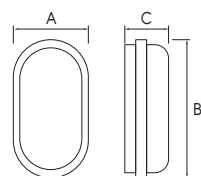

**APPLICATIONS**

- Corridors
- Boundary walls
- Patio
- Pool sites
- Roof terraces

**SPECIFICATIONS**

CODE	WATTS (W)	CCT (K)	LUMENS (lm)* 3000K / 4000K / 6500K	DIMENSIONS (mm) A X B X C
TONEECO-20W	20	3000K / 4000K / 6500K	1900 / 2050 / 2130	276 X 146 X 76

\*Lumen output with ±10% tolerance.

**DIMENSIONS**

**PHOTOMETRICS**