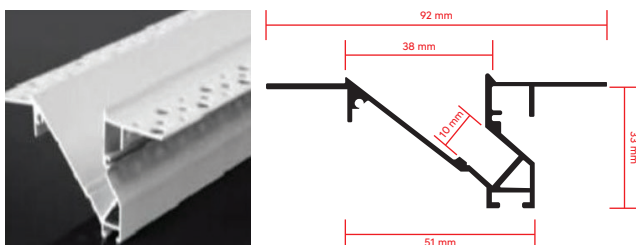

ZENIO COB LED STRIP

Features

- Pierlite Zenio COB LED strip provides professional grade, bright and comfortable contour lighting options for indoor and outdoor applications.
- Excellent homogenous light, without visible light points thanks to COB Flexible technology
- Great design freedom thanks to the flexibility and cuttability of the module

CODE	WATTS (W)	INPUT VOLTAGE	LED QTY	COLOR TEMPERATURE	LUMENS (lm) 3000K	SIZE / ROLL
PL-ZEN-COB-480P	12 W/m	24 VDC	120 pcs/m	2700K / 3000K / 4000K / 6500K	700-1050 lm/m	8 X 2.7mm / 5m

LED Driver

WATTS (W)	WATTS (W)	INPUT VOLTAGE	DIMENSIONS
150 W	12 W/m	220-240 VDC	215 X 57 X 25 mm

Recessed LED Channel

Surface LED Channel